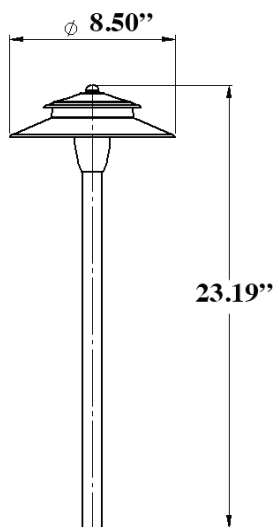

## PRODUCT DIMENSIONS

## SPECIFICATIONS

- **Construction:** Solid brass
- **Lead Wire:** 27" 18 AWG tinned copper
- **Mounting:** 8.75" ground stake included
- **Driver System:** External
- **Operating Voltage:** 10.5-18 VAC
- **CRI:** 80+
- **Beam Spread:** Flood