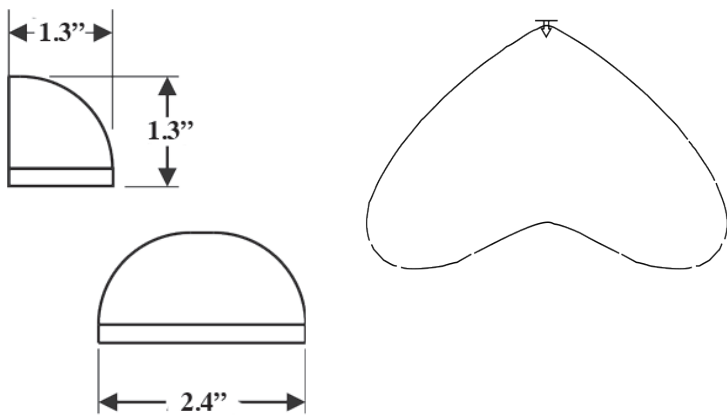

DL-TF | Turtle Friendly Mini Deck Light

PRODUCT DESCRIPTION

Ideal for decks, railings, wall mounts, step lighting, and fences.

The Mini Deck Light can be easily mounted under railings to illuminate steps or used on fences to provide safety. This fixture meets the requirements of the Florida Fish and Wildlife Conservation Commission (FWC) for decreased lighting pollution on or near beachfront property to protect the sea turtles.

PRODUCT DIMENSIONS & BEAM SPREAD

FEATURES & BENEFITS

- Built in the U.S.A.
- CNC-machined from 6061 aircraft-grade aluminum or raw brass.
- U.S.A. made light engine and driver.
- Built in surge protector.
- IP67 rated.
- CREE 2 step binned LEDs with L70 over 80,000 hours.

SPECIFICATIONS

- **Construction:** 6061 aircraft-grade aluminum or raw brass
- **Finishes:** Stainless Aluminum (SSA), Brass (BR)
- **Lead Wire:** 90" 22 AWG tinned copper
- **Mounting:** Bracket included
- **Driver System:** Internal
- **Operating Voltage:** 10.5-18 VAC
- **CRI:** 80+
- **Beam Spread:** 120°