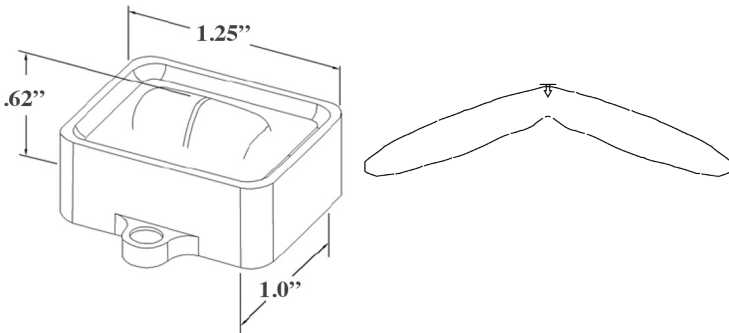

OWL-TF | Turtle Friendly Owl

PRODUCT DESCRIPTION

Ideal for benches, countertops, stonewalls, and garages.

With its long linear beam, the Owl Micro Series fixture is your go-to light for outdoor living spaces. With this oblong optic, you can use less fixtures than when using traditional accent lights. This fixture meets the requirements of the Florida Fish and Wildlife Conservation Commission (FWC) for decreased lighting pollution on or near beachfront property to protect the sea turtles.

PRODUCT DIMENSIONS & BEAM SPREAD

FEATURES & BENEFITS

- Built in the U.S.A.
- CNC-machined from 6061 aircraft-grade aluminum or raw brass.
- U.S.A. made light engine and driver.
- Built in surge protector.
- IP67 rated. (Fully submersible option available upon special order request)
- CREE 2 step binned LEDs with L70 over 80,000 hours.