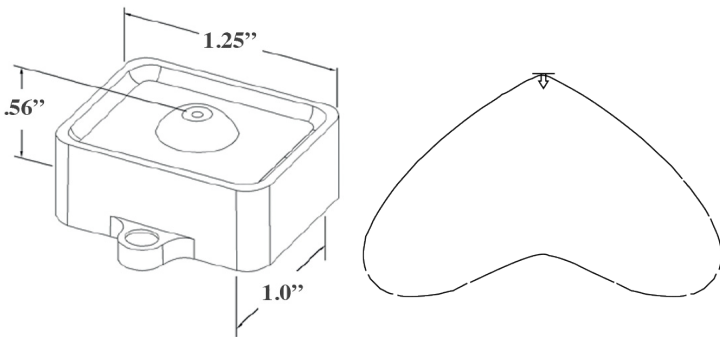

MM-TF | Turtle Friendly Micro Max

PRODUCT DESCRIPTION

Ideal for railings, water features, ceiling beam downlighting, walkways, decks, gazebos, statues, planters, lanais, fences, fire pits and benches.

The Micro Max is an LED luminaire you simply cannot get anywhere else. Small and powerful, this fixture can add life to water features and safety to the areas that surround it. This fixture meets the requirements of the Florida Fish and Wildlife Conservation Commission (FWC) for decreased lighting pollution on or near beachfront property to protect the sea turtles.

PRODUCT DIMENSIONS & BEAM SPREAD

FEATURES & BENEFITS

- Built in the U.S.A.
- CNC-machined from 6061 aircraft-grade aluminum or raw brass.
- U.S.A. made light engine and driver.
- Built in surge protector.
- IP67 rated. (Fully submersible option available upon special order request)
- CREE 2 step binned LEDs with L70 over 80,000 hours.

SPECIFICATIONS

- **Construction:** 6061 aircraft-grade aluminum or raw brass
- **Finishes:** Black (BLK), Brass (BR)
- **Lead Wire:** 90" 22 AWG tinned copper
- **Driver System:** Internal
- **Operating Voltage:** 10.5-18 VAC
- **CRI:** 80+
- **Beam Spread:** 120°