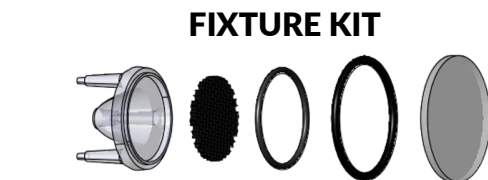

### PRODUCT DIMENSIONS

### SPECIFICATIONS

- **Construction:** 6061 aircraft-grade aluminum
- **Finishes:** Architectural Bronze (AB), Black (BLK), Omega Black (OBLK)
- **Lead Wire:** 31" 20 AWG tinned copper
- **Mounting:** 8" LV130 ground stake
- **Lens:** Clear flat easily replaceable
- **Driver System:** Patented Internal XRB-Drive (light engine and driver in one)
- **Operating Voltage:** 10.5-18 VAC
- **Beam Spreads:** 12°, 40°, 60°