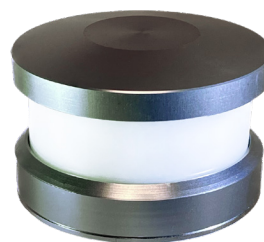

P15 American Pagoda | Path Light

PRODUCT DESCRIPTION

Ideal for pathways, walkways, patios, and small areas.

The American Pagoda Series Path Lights feature an incredible 360° diffused light output. The P15 is low profile at less than 1.5 inches tall and utilizes a twist-lock surface mount suitable for install on horizontal or vertical surfaces.

PRODUCT DIMENSIONS & BEAM SPREAD

Patent pending

FEATURES & BENEFITS

- Built in the U.S.A.
- CNC-machined from 6061 aircraft-grade aluminum.
- U.S.A. made light engine and driver.
- Built in surge protector.
- IP66 rated.
- CREE 2 step binned LEDs with L70 over 80,000 hours.

SPECIFICATIONS

- 1.45" x 2.25" diameter
- **Construction:** 6061 aircraft-grade aluminum
- **Finishes:** Architectural Bronze (AB), Black (BLK), Stainless Aluminum (SSA)
- **Lead Wire:** 90" 22 AWG tinned copper
- **Mounting:** Supplied surface mount
- **Driver System:** Internal
- **Operating Voltage:** 10.5-18 VAC
- **CRI:** 80+
- **Beam Spread:** 360°

SSA

POWER CONSUMPTION

COLOR TEMPERATURE	WATTAGE	VA	LUMENS
3000K*	1W	2VA	115LM

ADDITIONAL COLOR TEMPERATURE OPTIONS

- 2700K
- 5000K**
- Amber**
- Blue**
- Royal Blue**
- Green**
- Red**

WARRANTY

20 Year Limited Warranty

CERTIFICATIONS

Tested to UL standards.

*3000K is stocked item. 2700K is non-stocked item that requires 5-7 business days additional lead time, special order deposit and are non-refundable.
**Special order only. Requires 5-7 business days additional lead time, special build fee, special order deposit, and are non-refundable.