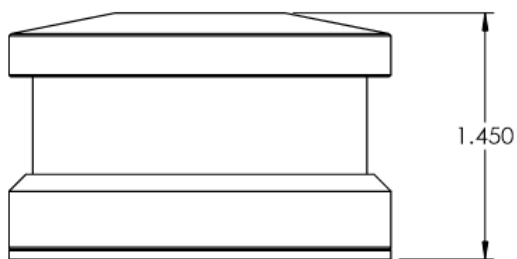

P15 American Pagoda | Path Light

PRODUCT DESCRIPTION

Ideal for pathways, walkways, patios, and small areas.

The American Pagoda Series Path Lights feature an incredible 360° diffused light output. The P15 is low profile at less than 1.5 inches tall and utilizes a twist-lock surface mount suitable for install on horizontal or vertical surfaces.

PRODUCT DIMENSIONS & BEAM SPREAD

Patent pending

FEATURES & BENEFITS

- Built in the U.S.A.
- CNC-machined from 6061 aircraft-grade aluminum.
- U.S.A. made light engine and driver.
- Built in surge protector.
- IP66 rated.
- CREE 2 step binned LEDs with L70 over 80,000 hours.

SPECIFICATIONS

- 1.45" x 2.25" diameter
- **Construction:** 6061 aircraft-grade aluminum
- **Finishes:** Architectural Bronze (AB), Black (BLK), Stainless Aluminum (SSA)
- **Lead Wire:** 90" 22 AWG tinned copper
- **Mounting:** Supplied surface mount
- **Driver System:** Internal
- **Operating Voltage:** 10.5-18 VAC
- **CRI:** 80+
- **Beam Spread:** 360°