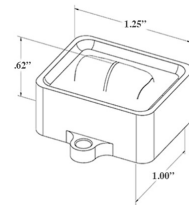

Solutions

As for the fixtures for this project, GLED went with a VA wattage of 5.4 and 10.5 using V2 directional Visionary Series Spotlight Fixtures. Due to the location of the resort, selecting Garden Light LED's solid brass finish was a no-brainer because of the corrosion-free exterior, meaning the fixture can sustain the exposure to the hot Floridian climate and the Gulf of Mexico's salty sea air throughout the upcoming years. Creating an outstanding lighting design that complements the architecture of the building and adds additional security for the homeowners was ideal for creating a three-dimensional lighting effect. Alongside other LED fixtures used in this project were Garden Light's Owl Micro Max Series which assisted in helping to create a three-tiered lighting design. This design was applied throughout the pool area and clubhouse of the Mandalay, offering residents an attractive pathway throughout the facility, adding beauty to architecture and landscape all night.