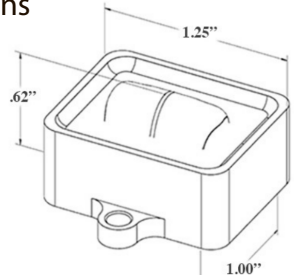

- 20-year Warranty Light Output
- Rust-Free and Fade Resistant
- Environmentally Conscious Materials
- Low Voltage Energy Consumption
- Certified UL1838 Lighting Compliance
- Weather Safe in all Harsh Conditions
- Custom Micro Series LED Designs
- Suitable for Discreet Mounting
- Functional and Durable
- Made in the USA