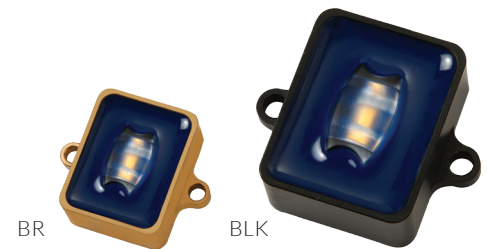

TIGER EYE | Micro Series Specialty Light

PRODUCT DESCRIPTION

Ideal for railings and walkways.

The Tiger Eye Micro Series produces a very even light level with a rectangular beam pattern directly beneath the mounting position, making it a great choice for railings and walkways.

PRODUCT DIMENSIONS & BEAM SPREAD

FEATURES & BENEFITS

- Built in the U.S.A.
- CNC-machined from 6061 aircraft-grade aluminum or raw brass.
- U.S.A. made light engine and driver.
- Built in surge protector.
- IP67 rated. (Fully submersible option available upon special order request)
- CREE 2 step binned LEDs with L70 over 80,000 hours.

SPECIFICATIONS

- **Construction:** 6061 aircraft-grade aluminum or raw brass
- **Finishes:** Black (BLK), Brass (BR)
- **Lead Wire:** 60" 22 AWG tinned copper
- **Driver System:** Internal
- **Operating Voltage:** 10.5-18 VAC
- **CRI:** 80+
- **Accessories:** Full or front shields (not included)