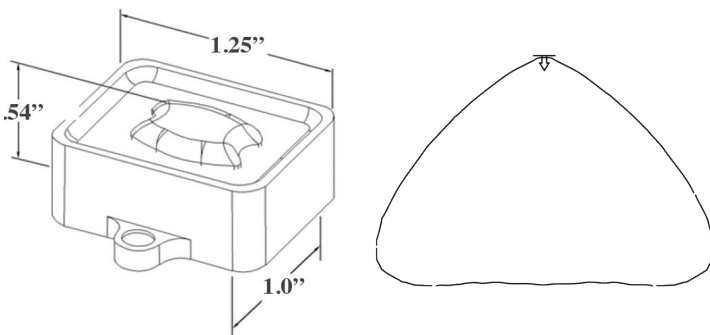

TIGER EYE | Micro Series Specialty Light

PRODUCT DESCRIPTION

Ideal for railings and walkways.

The Tiger Eye Micro Series produces a very even light level with a rectangular beam pattern directly beneath the mounting position, making it a great choice for railings and walkways.

PRODUCT DIMENSIONS & BEAM SPREAD

FEATURES & BENEFITS

- Built in the U.S.A.
- CNC-machined from 6061 aircraft-grade aluminum or raw brass.
- U.S.A. made light engine and driver.
- Built in surge protector.
- IP67 rated. (Fully submersible option available upon special order request)
- CREE 2 step binned LEDs with L70 over 80,000 hours.