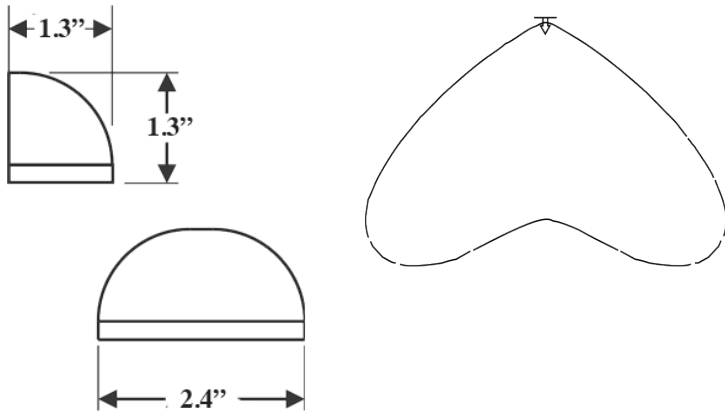

## PRODUCT DESCRIPTION

Ideal for decks, railings, wall mounts, step lighting, and fences.

The Mini Deck Light can be easily mounted under railings to illuminate steps or used on fences to provide safety. This fixture meets the requirements of the Florida Fish and Wildlife Conservation Commission (FWC) for decreased lighting pollution on or near beachfront property to protect the sea turtles.

## PRODUCT DIMENSIONS & BEAM SPREAD

## SPECIFICATIONS

- **Construction:** 6061 aircraft-grade aluminum or raw brass
- **Finishes:** Stainless Aluminum (SSA), Brass (BR)
- **Lead Wire:** 60" 22 AWG tinned copper
- **Mounting:** Bracket included
- **Driver System:** Internal
- **Operating Voltage:** 10.5-18 VAC
- **CRI:** 80+
- **Beam Spread:** 120°
- **Accessories:** Deck light shrouds (not included)