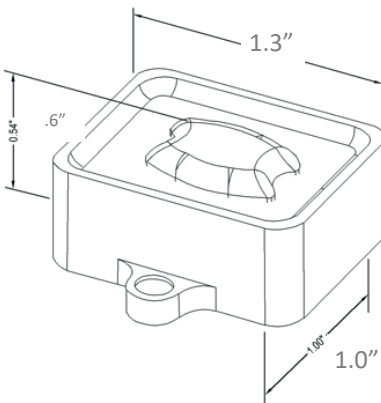

### SPECIFICATIONS

APPLICATION	CONSTRUCTION	DRIVER SYSTEM	INPUT POWER	INSTALLATION	LEAD WIRES	CRI	CERTIFICATION
Up/Down Light Shadowing Wall Wash Silhouette Architectural Accents	6061 Aluminum C360 Solid Brass	Internal Driver	10.5-18 VAC	See features section for installation details	UL1429 22 AWG Tinned Copper Wire 72 Inch Length	80	UL1838 Low Voltage Landscape Lighting IP68

### PRODUCT DIMENSIONS