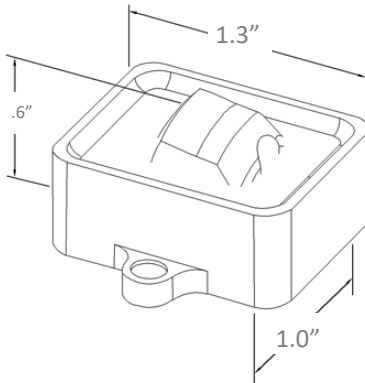

## SPECIFICATIONS

APPLICATION	CONSTRUCTION	DRIVER SYSTEM	INPUT POWER	INSTALLATION	LEAD WIRES	CRI	CERTIFICATION
Up/Down Light Shadowing Wall Wash Silhouette Architectural Accents	6061 Aluminum C360 Solid Brass	Internal Driver	10.5-18 VAC	See features section for installation details	UL1429 22 AWG Tinned Copper Wire 72 Inch Length	80	UL1838 Low Voltage Landscape Lighting IP68

## PRODUCT DIMENSIONS