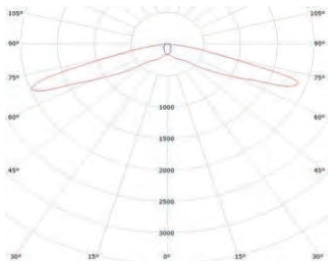

PRODUCT DIMENSIONS

PHOTOMETRICS

*Complete IES files furnished upon request.

EQ / WATTS / VA / LUMENS

EQ / W / VA / LM
20 - 1W/2VA - 115lm

FEATURES

- Overdesigned heat sink and thermal management for longevity and consistency
- Dedicated LED fixtures
- Machined Metal Ingot, not Cast Material
- Proprietary design-enhanced and robust driver technology
- Remarkably tight binning process. 2-step MacAdam ellipse to ensure consistent light output and no variant light
- Surge protection built into every driver
- **BLACK MODEL ONLY** is suitable for installation in: fresh water, fish ponds, fish tanks
- **BRASS MODEL ONLY** is suitable for installation in: fresh water, NOT suitable for fish ponds or fish tanks
- No chlorine/harsh chemicals