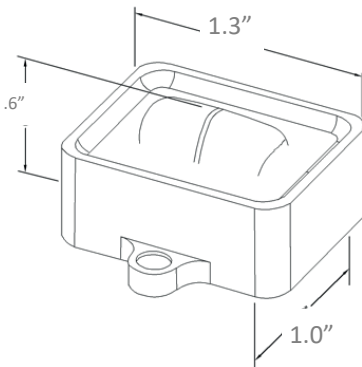

BLK

BR

SPECIFICATIONS

APPLICATION	CONSTRUCTION	DRIVER SYSTEM	INPUT POWER	INSTALLATION	LEAD WIRES	CRI	CERTIFICATION
Up/Down Light Shadowing Wall Wash Silhouette Architectural Accents	6061 Aluminum C360 Solid Brass	Internal Driver	10.5-18 VAC	See features section for installation details	UL1429 22 AWG Tinned Copper Wire 72 Inch Length	80	UL1838 Low Voltage Landscape Lighting IP68

PRODUCT DIMENSIONS

PHOTOMETRICS

*Complete IES files furnished upon request.

EQ / WATTS / VA / LUMENS

EQ / W / VA / LM
20 - 1W/2VA - 115lm

FEATURES

- Overdesigned heat sink and thermal management for longevity and consistency
- Dedicated LED fixtures
- Machined Metal Ingot, not Cast Material
- Proprietary design-enhanced and robust driver technology
- Remarkably tight binning process. 2-step MacAdam ellipse to ensure consistent light output and no variant light
- Surge protection built into every driver
- **BLACK MODEL ONLY** is suitable for installation in: fresh water, fish ponds, fish tanks
- **BRASS MODEL ONLY** is suitable for installation in: fresh water, NOT suitable for fish ponds or fish tanks
- No chlorine/harsh chemicals