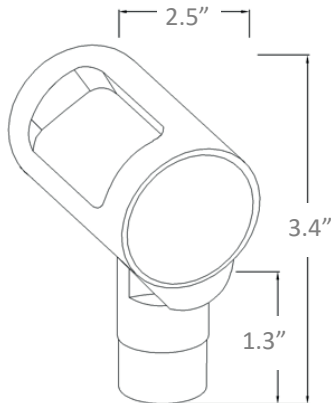

### SPECIFICATIONS

APPLICATION	CONSTRUCTION	DRIVER SYSTEM	INPUT POWER	INSTALLATION	LEAD WIRES	CRI	CERTIFICATION
Up Light Shadowing Wall Wash Silhouette Architectural Accents	6061 Aluminum C360 Solid Brass	External Driver	10.5-18 VAC	LV180 Ground Stake Included	ULECC 18 AWG Tinned Copper Wire 46 Inch Length	80	UL1838 Low Voltage Landscape Lighting

### PRODUCT DIMENSIONS