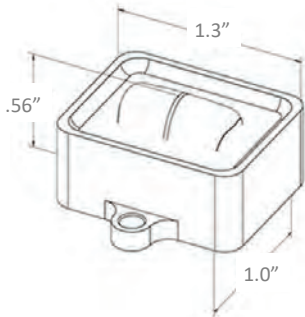

We run our fixtures **40%** cooler than LM-80 testing standards

BLK

SPECIFICATIONS

APPLICATION	CONSTRUCTION	DRIVER SYSTEM	INPUT POWER	INSTALLATION	LEAD WIRES	CRI	CERTIFICATION
Up/Down Light Shadowing Wall Wash Silhouette Architectural Accents	6061 Aluminum C360 Solid Brass	Internal Driver	10.5-18 VAC	Cut off shield included	UL1429 22 AWG Tinned Copper Wire 60 Inch Length	80	UL1838 Low Voltage Landscape Lighting Florida Wildlife Certification #2016-18

PRODUCT DIMENSIONS

EQ / WATTS / VA / LUMENS

EQ / W / VA / LM

20 - 1W/2VA - 115lm

BEAM SPREAD & FINISH

BEAM SPREAD

130°

FINISH