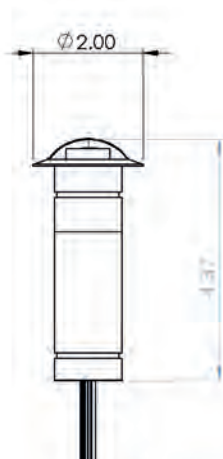

We run our fixtures **40%** cooler than LM-80 testing standards

BR

SSA

SPECIFICATIONS

APPLICATION	CONSTRUCTION	DRIVER SYSTEM	INPUT POWER	INSTALLATION	LEAD WIRES	CRI	CERTIFICATION
Up Light Shadowing Wall Wash Step/Deck Light Architectural Accents	6061 Aluminum C360 Solid Brass	Internal Driver	10.5-18 VAC		ULECC 18 AWG Tinned Copper Wire 46 Inch Length	80	UL1838 Low Voltage Landscape Lighting

PRODUCT DIMENSIONS

PHOTOMETRICS

*Complete IES files furnished upon request.

EQ / WATTS / VA / LUMENS

EQ / W / VA / LM

20 - 2W/5VA - 140lm

BEAM SPREAD & FINISH

BEAM SPREAD	FINISH
N/A	C360 Solid Brass (BR) Stainless Aluminum (SSA)