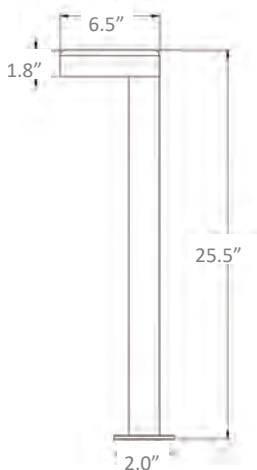

BLK

AB

SSA

SPECIFICATIONS

APPLICATION	CONSTRUCTION	DRIVER SYSTEM	INPUT POWER	INSTALLATION	LEAD WIRES	CRI	CERTIFICATION
Pathway Walkway Patios Large Areas	6061 Aluminum	External Driver	10.5-18 VAC	LV180 Ground Stake Not Included or the Optional Surface Plate	ULECC 18 AWG Tinned Copper Wire 46 Inch Length	80	UL1838 Low Voltage Landscape Lighting

PRODUCT DIMENSIONS

EQ / WATTS / VA / LUMENS

EQ / W / VA / LM

Low **35** - 3W/6VA - 340lm

Mid **50** - 6W/10VA - 540lm

High **100** - 12W/15VA - 1700lm

High - 15W/18VA - **2000lm**

High - 24W/28VA - **3000lm**