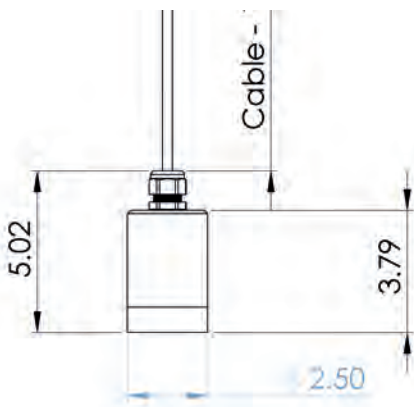

BR

SSA

SPECIFICATIONS

APPLICATION	CONSTRUCTION	DRIVER SYSTEM	INPUT POWER	INSTALLATION	LEAD WIRES	CRI	CERTIFICATION
Up Light Shadowing Wall Wash Silhouette Architectural Accents	6061 Aluminum C360 Solid Brass	Internal Driver	10.5-18 VAC	PVC Well Light Sleeve Included	ULECC 18 AWG Tinned Copper Wire 15ft Length	80	UL1838 Low Voltage Landscape Lighting

PRODUCT DIMENSIONS

EQ / WATTS / VA / LUMENS

EQ / W / VA / LM
20 - 2W/4VA-160lm
35 - 4W/7VA-400lm
50 - 6W/10VA-540lm
75 - 9W/15VA-740lm

BEAM SPREAD & FINISH

BEAM SPREAD	FINISH
12° 25° 40° 60°	C360 Solid Brass (BR) Stainless Aluminum (SSA)