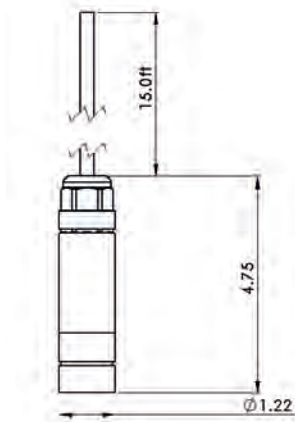

## SPECIFICATIONS

| APPLICATION   | CONSTRUCTION                      | DRIVER SYSTEM   | INPUT POWER | INSTALLATION                      | LEAD WIRES   | CRI | CERTIFICATION                               |
|---|-----------------------------------|-----------------|-------------|-----------------------------------|--|-----|---|
| Up Light<br>Shadowing<br>Wall Wash<br>Silhouette<br>Architectural Accents | 6061 Aluminum<br>C360 Solid Brass | Internal Driver | 10.5-18 VAC | High Performance<br>High Pressure | ULECC 18<br>AWG Tinned<br>Copper Wire<br>15ft Length | 80  | UL1838<br>Low Voltage<br>Landscape Lighting |

## PRODUCT DIMENSIONS