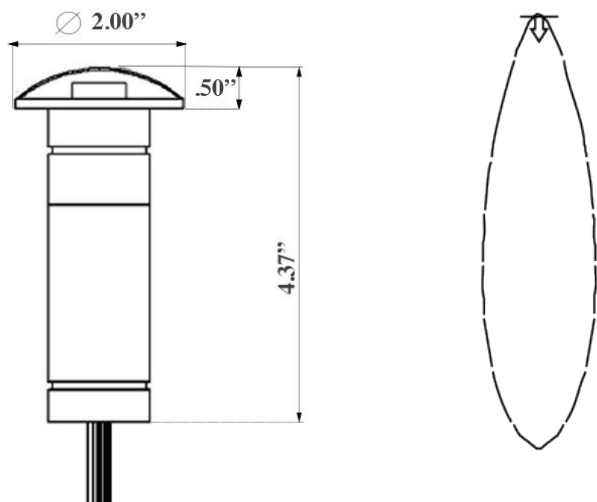

## PRODUCT DIMENSIONS & BEAM SPREADS

## SPECIFICATIONS

- **Construction:** 6061 aircraft-grade aluminum or raw brass
- **Finishes:** Stainless Aluminum (SSA), Brass (BR)
- **Lead Wire:** 36" 18 AWG tinned copper
- **Lens:** Frosted flat
- **Driver System:** Internal
- **Operating Voltage:** 10.5-18 VAC
- **CRI:** 80+