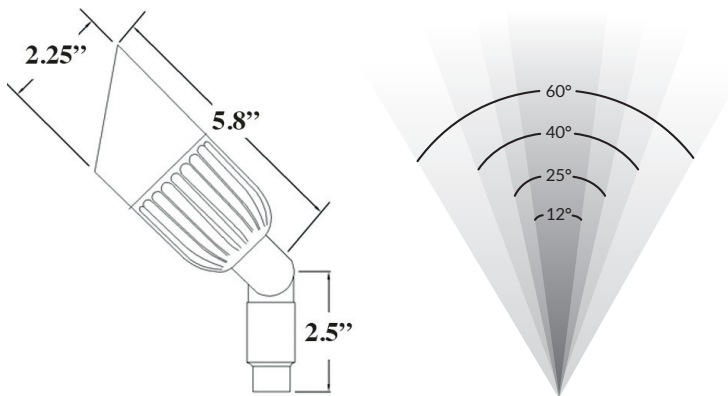

V3 | Visionary Series Spotlight

PRODUCT DESCRIPTION

Ideal for uplighting, shadowing, wall washing, silhouetting, and architectural accents.

The Visionary 3 Spotlight is sleek at only 2.25 inches in diameter and is built with a light engine that can be upgraded to future technology. With its vertical heat sink, this fixture provides higher thermal conductivity and allows for improved performance, efficiency and lumen output.

PRODUCT DIMENSIONS & BEAM SPREADS

FEATURES & BENEFITS

- Built in the U.S.A.
- CNC-machined from 6061 aircraft-grade aluminum or raw brass.
- U.S.A. made light engine and driver.
- Built in surge protector.
- Adjustable knuckle for ease of light positioning.
- Compression fit lens.
- Breathable ant guard to eliminate insect infestation.
- Double silicone o-ring gaskets for a tight-fitting shroud.
- Vertical heat sink that provides higher thermal conductivity.
- Field serviceable and upgradeable LED board.
- IP66 rated.
- CREE 2 step binned LEDs with L70 over 80,000 hours.

SPECIFICATIONS

- **Construction:** 6061 aircraft-grade aluminum or raw brass
- **Finishes:** Architectural Bronze (AB), Stainless Aluminum (SSA), Brass (BR)
- **Lead Wire:** 36" 18 AWG tinned copper
- **Mounting:** 8" LV180 ground stake
- **Lens:** Clear flat
- **Driver System:** External
- **Operating Voltage:** 10.5-18 VAC
- **CRI:** 80+
- **Beam Spreads:** 12°, 25°, 40°, 60°