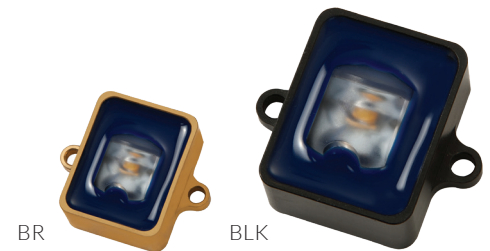

ROCK | Micro Series Specialty Light

PRODUCT DESCRIPTION

Ideal for shrubs, statues, and planters.

Projecting a beam of light forward and down from the mounting position, the Rock Micro Series is perfect for illuminating shrubs, statues and planters that are in front of and below the mounting position.

PRODUCT DIMENSIONS & BEAM SPREAD

FEATURES & BENEFITS

- Built in the U.S.A.
- CNC-machined from 6061 aircraft-grade aluminum or raw brass.
- U.S.A. made light engine and driver.
- Built in surge protector.
- IP67 rated. (Fully submersible option available upon special order request)
- CREE 2 step binned LEDs with L70 over 80,000 hours.

SPECIFICATIONS

- **Construction:** 6061 aircraft-grade aluminum or raw brass
- **Finishes:** Black (BLK), Brass (BR)
- **Lead Wire:** 60" 22 AWG tinned copper
- **Driver System:** Internal
- **Operating Voltage:** 10.5-18 VAC
- **CRI:** 80+
- **Accessories:** Full or front shields (not included)

POWER CONSUMPTION

COLOR TEMPERATURE	WATTAGE	VA	LUMENS
● 3000K*	1W	2VA	115LM

ADDITIONAL COLOR TEMPERATURE OPTIONS

- 2700K ● 5000K ● Amber ● Blue ● Royal Blue
- Green ● Red

WARRANTY

20 Year Limited Warranty

CERTIFICATIONS