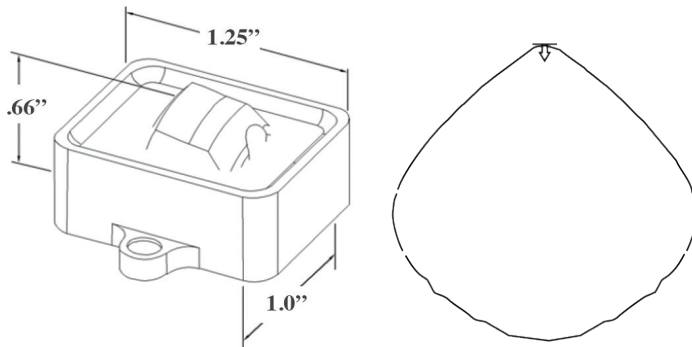

ROCK | Micro Series Specialty Light

PRODUCT DESCRIPTION

Ideal for shrubs, statues, and planters.

Projecting a beam of light forward and down from the mounting position, the Rock Micro Series is perfect for illuminating shrubs, statues and planters that are in front of and below the mounting position.

PRODUCT DIMENSIONS & BEAM SPREAD

FEATURES & BENEFITS

- Built in the U.S.A.
- CNC-machined from 6061 aircraft-grade aluminum or raw brass.
- U.S.A. made light engine and driver.
- Built in surge protector.
- IP67 rated. (Fully submersible option available upon special order request)
- CREE 2 step binned LEDs with L70 over 80,000 hours.

SPECIFICATIONS

- **Construction:** 6061 aircraft-grade aluminum or raw brass
- **Finishes:** Black (BLK), Brass (BR)
- **Lead Wire:** 60" 22 AWG tinned copper
- **Driver System:** Internal
- **Operating Voltage:** 10.5-18 VAC
- **CRI:** 80+
- **Accessories:** Full or front shields (not included)