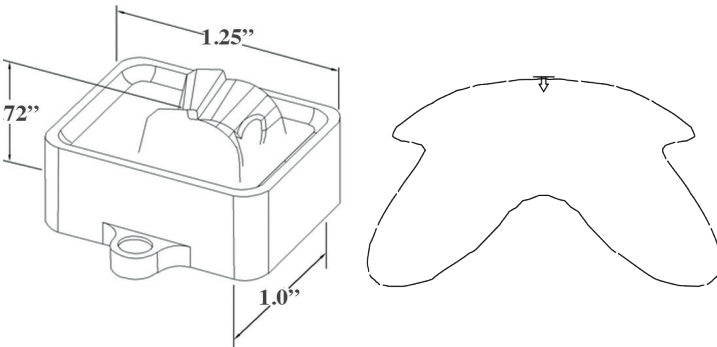

RAM | Micro Series Specialty Light

PRODUCT DESCRIPTION

Ideal for ceiling beam downlighting and gazebos.

The Ram Micro Series fixture projects a beam of light that's V-shaped. The beam is projected forward and down from the mounting position with the base of the V illuminating from the light's mounting position.

PRODUCT DIMENSIONS & BEAM SPREAD

FEATURES & BENEFITS

- Built in the U.S.A.
- CNC-machined from 6061 aircraft-grade aluminum or raw brass.
- U.S.A. made light engine and driver.
- Built in surge protector.
- IP67 rated. *(Fully submersible option available upon special order request)*
- CREE 2 step binned LEDs with L70 over 80,000 hours.