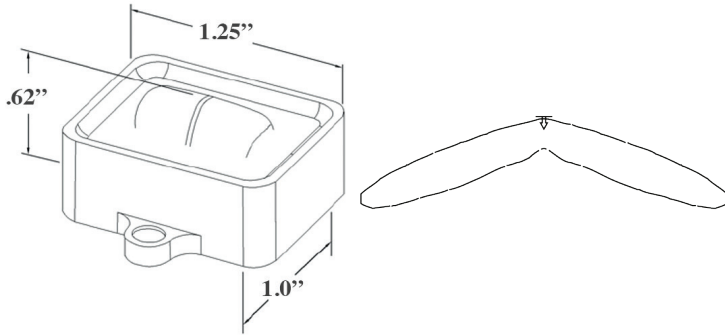

OWL | Micro Series Specialty Light

PRODUCT DESCRIPTION

Ideal for benches, countertops, stonewalls, and garages.

With its long linear beam, the Owl Micro Series fixture is your go-to light for outdoor living spaces. With this oblong optic, you can use less fixtures than when using traditional accent lights.

PRODUCT DIMENSIONS & BEAM SPREAD

FEATURES & BENEFITS

- Built in the U.S.A.
- CNC-machined from 6061 aircraft-grade aluminum or raw brass.
- U.S.A. made light engine and driver.
- Built in surge protector.
- IP67 rated. (Fully submersible option available upon special order request)
- CREE 2 step binned LEDs with L70 over 80,000 hours.