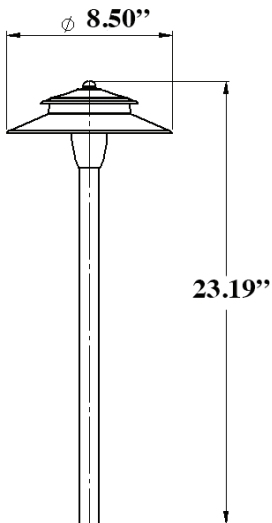

PL013 LED | Brass Villa Path Light

PRODUCT DESCRIPTION

Ideal for pathways, walkways, patios, and small areas.

The PL013 brass path light is the solution for your more traditional landscape designs. This fixture has been upgraded to an LED light engine for a significantly brighter and more efficient output.

PRODUCT DIMENSIONS

FEATURES & BENEFITS

- Built in the U.S.A.
- U.S.A. made light engine and driver.
- Built in surge protector.
- Field serviceable.
- IP66 rated.
- CREE 2 step binned LEDs with L70 over 80,000 hours.

SPECIFICATIONS

- **Construction:** Solid brass
- **Lead Wire:** 27" 18 AWG tinned copper
- **Mounting:** 8" LV180 Ground Stake
- **Driver System:** External
- **Operating Voltage:** 10.5-18 VAC
- **CRI:** 80+
- **Beam Spread:** Flood