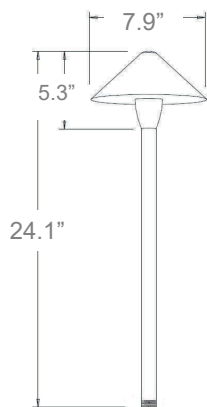

We run our fixtures **40%** cooler than LM-80 testing standards

SOLID BRASS

SPECIFICATIONS

APPLICATION	CONSTRUCTION	DRIVER SYSTEM	INPUT POWER	INSTALLATION	LEAD WIRES	CRI	CERTIFICATION
Pathways Walkways Patios Small Areas	Solid Brass	External Driver	10.5-18 VAC	Ground Stake Included Optional height: 6", 12", and 24.1"	ULECC 18 AWG Tinned Copper Wire 27 Inch Length	80	UL1838 Low Voltage Landscape Lighting

PRODUCT DIMENSIONS

WATTS / VA / LUMENS

WATTS / VA / LUMENS

2W/5VA - 160lm

BEAM SPREAD & FINISH

BEAM SPREAD	FINISH
Flood	Solid Brass

POWER CONSUMPTION

COLOR	TEMPERATURE	VA
	3000K	5
	2700K	5
	5000K	5
	AMB*	6
	BLU	5
	RBL	5
	GRN	5
	RED*	4

INDICATES STOCKED ITEMS

PHOTOMETRICS

*Complete IES files furnished upon request.

FEATURES

- Optional height 6", 12", and 24.1"
- Solid Brass fixtures will patina over time they are exposed to outdoor elements
- Compression lens technology; no glue
- Overdesigned heat sink and thermal management for longevity and consistency
- Dedicated LED fixtures
- Proprietary design-enhanced and robust driver technology
- Remarkably tight binning process. 2-step MacAdam ellipse to ensure consistent light output and no variant light
- Surge protection built into every driver